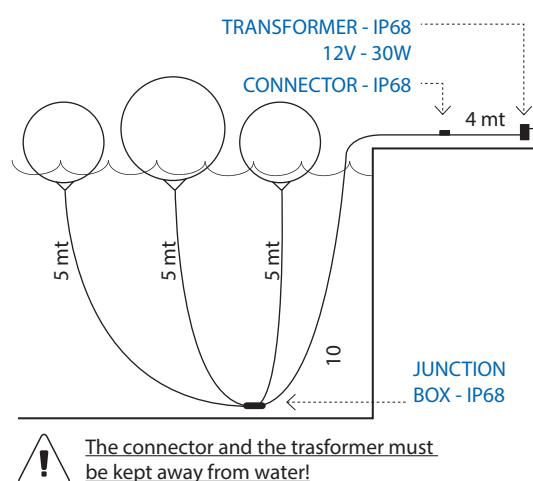

delivery unit: 1

product weight: 1,7 kg

packaging: 31 x 31 x 31 cm - 0,03 m³ - 2,2 kg

IP68 Outdoor use

LIGHT SOURCE Bulb recommended included G4 (12V) - 1x1,5 W (warm light 3000 K)

ELECTRICAL CONFIGURATION Not dimmable