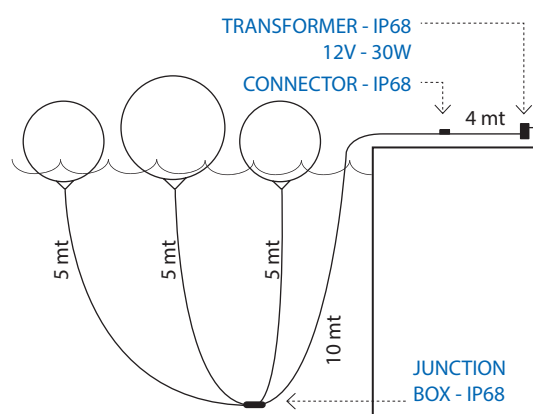

delivery unit: 1

product weight: 1,7 kg

packaging: 31 x 31 x 31 cm - 0,03 m³ - 2,2 kg

IP68 Outdoor use

LIGHT SOURCE Bulb recommended included G4 (12V) - 1x1,5 W (warm light 3000 K)

ELECTRICAL CONFIGURATION Not dimmable

All dimensions in centimetres. Appearances, measurements and weights may slightly differ from reality.

ACQUAGLOBO

TECHNICAL DRAWINGS AND LIGHTING TECHNICAL SPECIFICATIONS

ACQUAGLOBO 40

LP SFG040 warm white (3000 K)

delivery unit: 1

product weight: 2,5 kg

packaging: 41 x 41 x 41 cm - 0,069 m³ - 3,5 kg

The connector and the transformer must be kept away from water!

The connector and the transformer must be kept away from water!