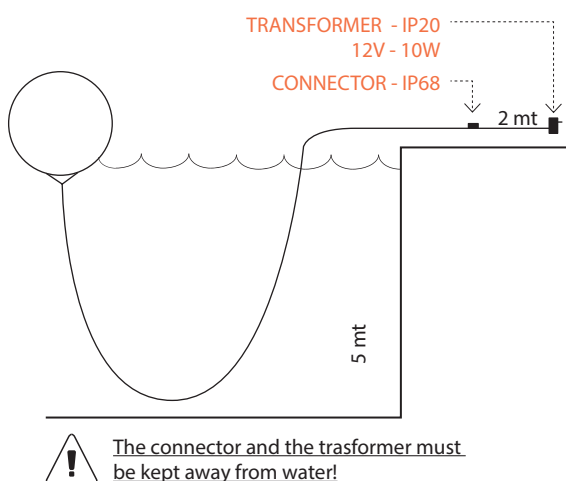

delivery unit: 1

product weight: 1,7 kg

packaging: 31 x 31 x 31 cm - 0,03 m³ - 2,2 kg

IP68 Outdoor use

LIGHT SOURCE Bulb recommended included G4 (12V) - 1x1,5 W (warm light 3000 K)

ELECTRICAL CONFIGURATION Not dimmable