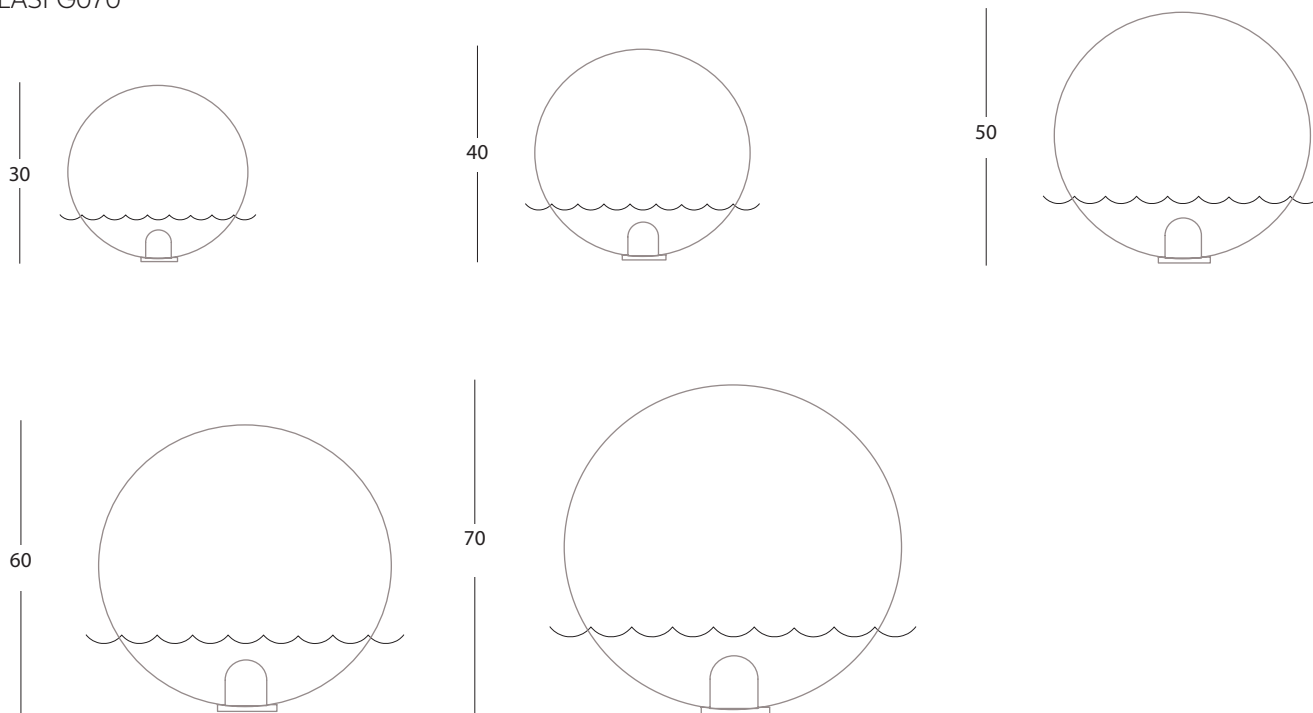

ACQUAGLOBO LED

TECHNICAL DRAWINGS AND LIGHTING TECHNICAL SPECIFICATIONS

ACQUAGLOBO LED

LASFG030

LASFG040

LASFG050

LASFG060

LASFG070

IP68 Outdoor use

LIGHT SOURCE COMPATIBLE 3 Watt battery RGB/W LED system included (IP68)

ELECTRICAL CONFIGURATION Multicolor RGB/W

ACCESSORIES Remote control included

CERTIFICATIONS AND SYMBOLS

- RGB/W Led system included
- Device proper to direct assembly onto normally inflammable surfaces.
- Recycling and disposal of electronic waste (WEEE).
- Total protection against penetration of dust and immersion in water.
- 100% recyclable polyethylene.
- Conformity to the European Community.

All dimensions in centimetres. Appearances, measurements and weights may slightly differ from reality.