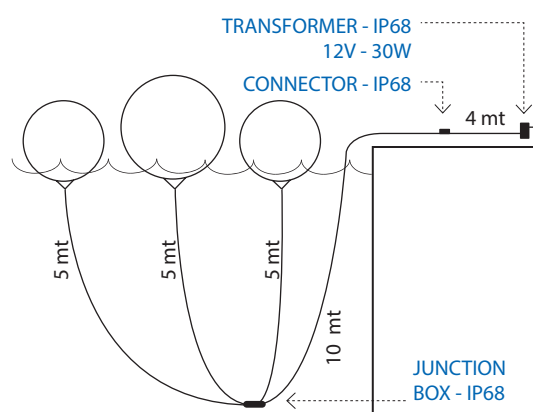

! The connector and the transformer must be kept away from water!

IP68 Outdoor use

LIGHT SOURCE Bulb recommended included G4 (12V) - 1x1,5 W (warm light 3000 K)

ELECTRICAL CONFIGURATION Not dimmable

CABLE Transparent - Length 5 meters

ADDITIONAL COMPONENTS Transformer [LPTRA001](#) (IP20, 12 V / 10 W), [Connector IP68](#)

Transformer [LPTRA003](#) (IP68, 12 V / 30 W), [Connector IP68](#), [Junction box IP68](#)

CERTIFICATION AND SYMBOLS

- Insulation class 2.
- Device proper to direct assembly onto normally inflammable surfaces.
- Recycling and disposal of electronic waste (WEEE).
- Total protection against penetration of dust and immersion in water.
- 100% recyclable polyethylene.
- Conformity to the European Community.

All dimensions in centimetres. Appearances, measurements and weights may slightly differ from reality.