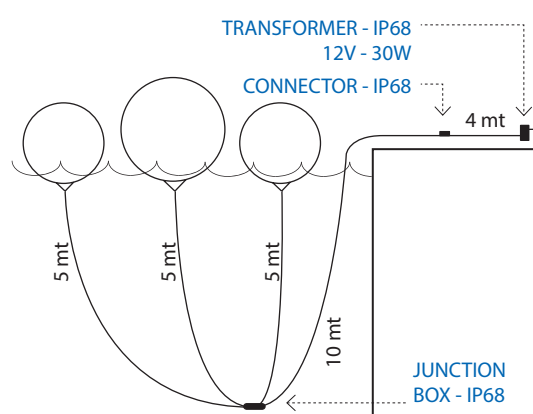

All dimensions in centimetres. Appearances, measurements and weights may slightly differ from reality.

ACQUAGLOBO

TECHNICAL DRAWINGS AND LIGHTING TECHNICAL SPECIFICATIONS

ACQUAGLOBO 60

LP SFG060 warm white (3000 K)

delivery unit: 1

product weight: 5,2 kg

packaging: 61 x 61 x 61 cm - 0,227 m³ - 7,2 kg

 The connector and the transformer must be kept away from water!

 The connector and the transformer must be kept away from water!