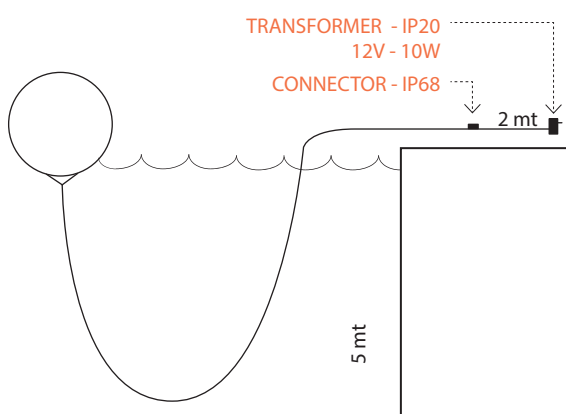

ACQUAGLOBO

TECHNICAL DRAWINGS AND LIGHTING TECHNICAL SPECIFICATIONS

ACQUAGLOBO 60

LP SFG060 warm white (3000 K)

delivery unit: 1

product weight: 5,2 kg

packaging: 61 x 61 x 61 cm - 0,227 m³ - 7,2 kg

The connector and the transformer must be kept away from water!