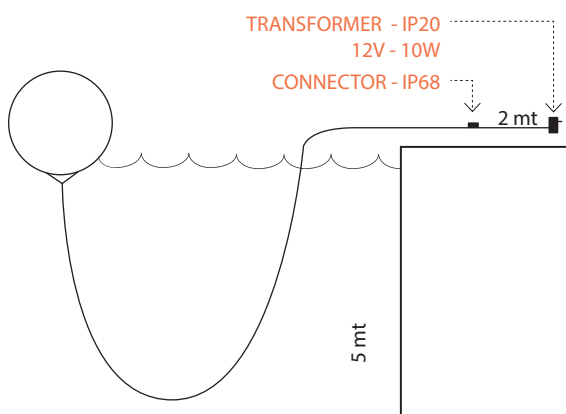

ACQUAGLOBO

TECHNICAL DRAWINGS AND LIGHTING TECHNICAL SPECIFICATIONS

ACQUAGLOBO 50

LP SFG050 warm white (3000 K)

delivery unit: 1

product weight: 4 kg

packaging: 51 x 51 x 51 cm - 0,133 m³ - 5 kg

The connector and the transformer must be kept away from water!