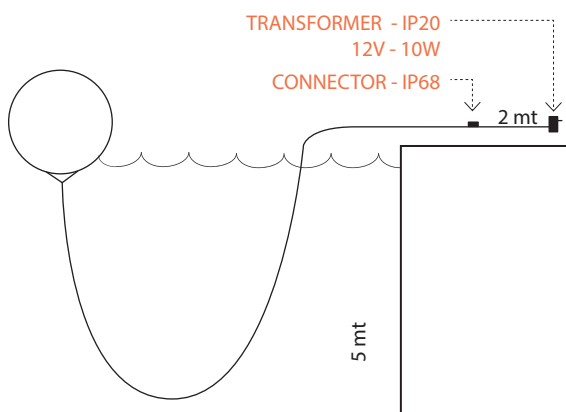

ACQUAGLOBO

TECHNICAL DRAWINGS AND LIGHTING TECHNICAL SPECIFICATIONS

ACQUAGLOBO 70

LP SFG070 warm white (3000 K)

delivery unit: 1

product weight: 7,7 kg

packaging: 71 x 71 x 71 cm - 0,358 m³ - 10,7 kg

! The connector and the transformer must be kept away from water!