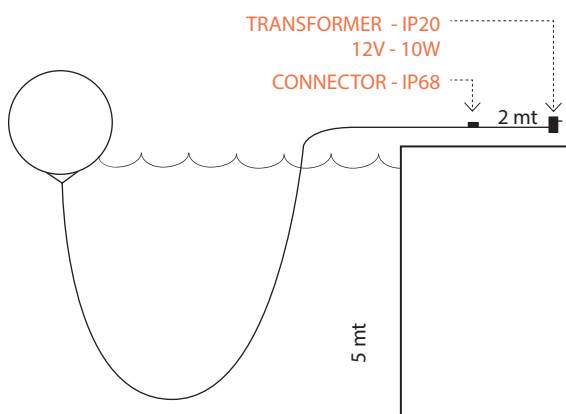

ACQUAGLOBO

TECHNICAL DRAWINGS AND LIGHTING TECHNICAL SPECIFICATIONS

ACQUAGLOBO 40

LP SFG040 warm white (3000 K)

delivery unit: 1

product weight: 2,5 kg

packaging: 41 x 41 x 41 cm - 0,069 m³ - 3,5 kg

The connector and the transformer must be kept away from water!