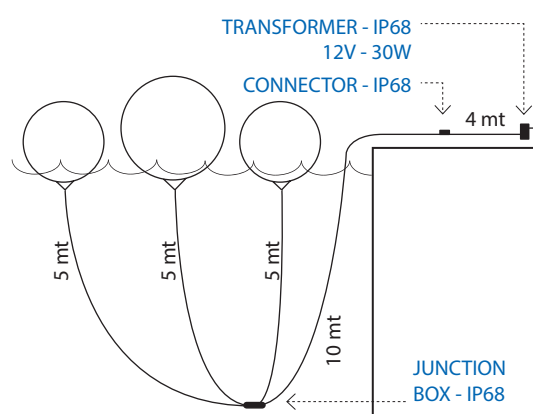

All dimensions in centimetres. Appearances, measurements and weights may slightly differ from reality.

ACQUAGLOBO

TECHNICAL DRAWINGS AND LIGHTING TECHNICAL SPECIFICATIONS

ACQUAGLOBO 50

LP SFG050 warm white (3000 K)

delivery unit: 1

product weight: 4 kg

packaging: 51 x 51 x 51 cm - 0,133 m³ - 5 kg

 The connector and the transformer must be kept away from water!

 The connector and the transformer must be kept away from water!